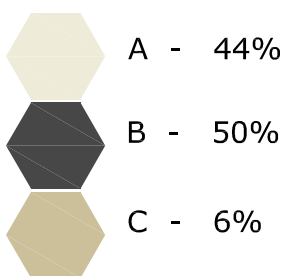

HEXAGON 10X10

**SOME DESIGN POSSIBILITIES USING
AT LEAST 2 COLOURS**

**HEXAGON COLOURS IN REGULAR STOCK PROGRAMME:
01, 03, 11, 14, 15, 18, 20, 29 and 30**

A

B

C

D

E