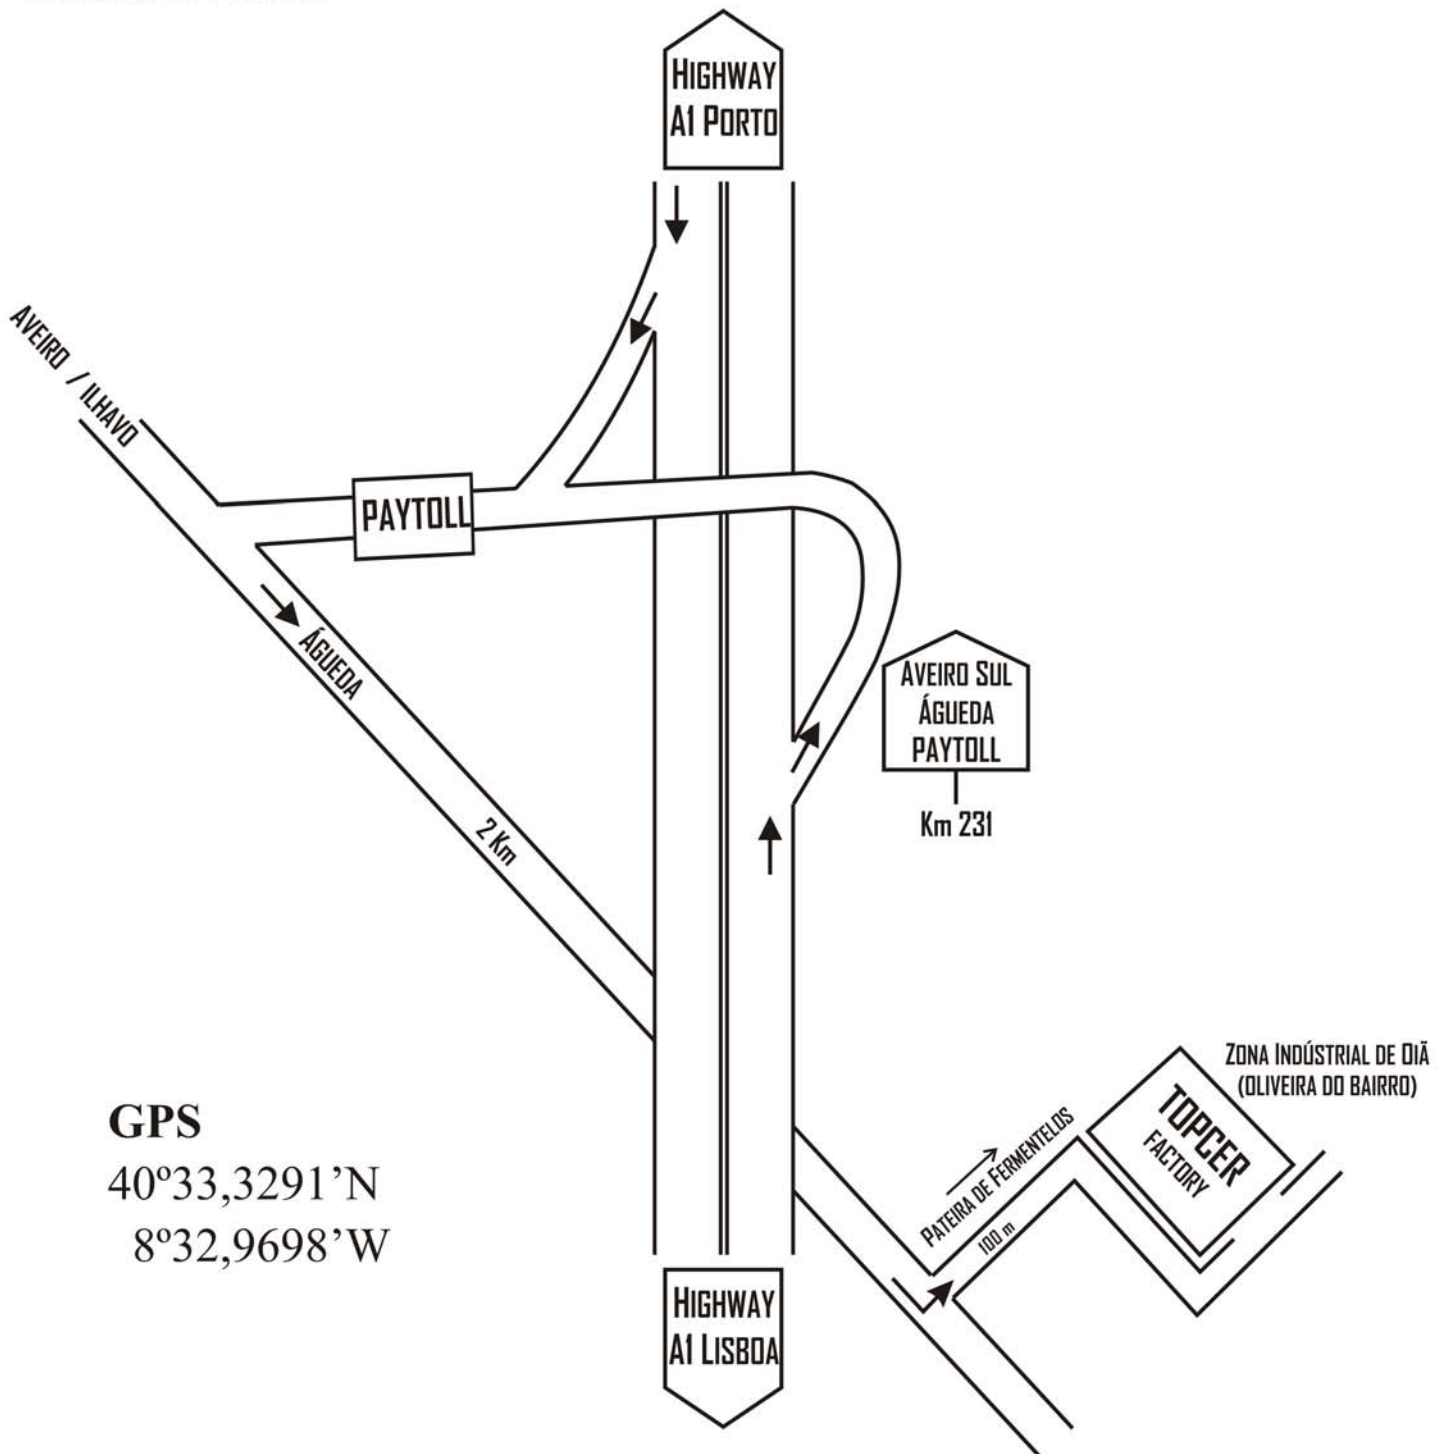

LOCATION OF THE FACTORY:

HIGHWAY A1 PORTO-LISBON
PAYTOLL: AVEIRO SUL / ÁGUEDA
(APPROX. 70 Km SOUTH FROM PORTO
AND 250 Km NORTH OF LISBON)
LEAVING THE HIGHWAY AT THIS PAYTOLL
(Km 231) DIRECTION ÁGUEDA,
TOPCER FACTORY IS APPROX. 2 Km
FROM THE PAYTOLL
ON THE LEFT SIDE OF THE ROAD

ADDRESS: TOPCER LDA.
ZONA INDÚSTRIAL OIÃ
3770-908 OIÃ (AVEIRO AREA)
TELEPHONE OF FACTORY: 351 234 722 395
FAX: 351 234 722 397

GPS

40°33,3291'N
8°32,9698'W